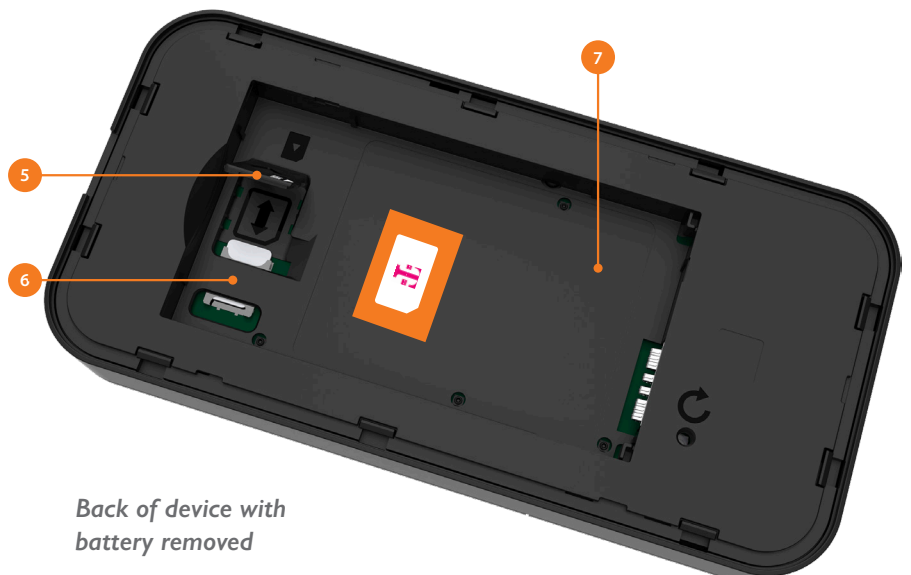

inseego MiFi® X PRO 5G mobile hotspot Reference Guide

1. Power Button
2. Touch Screen
3. USB-C Port
4. RJ45 Ethernet Port
5. SIM Access Tab
6. SIM Card Slot
7. Battery Well

Front of device

How to Insert SIM Card

Lift the SIM access tab by placing a fingernail underneath the white arrow and lifting the tab up and to the right.

Carefully slide the SIM card face down into the SIM card slot.

Side of device

Back of device with battery removed