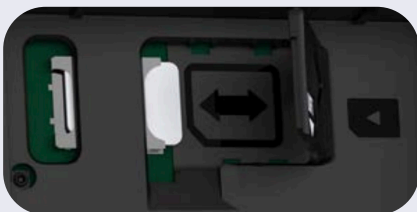

inseego MiFi® X PRO 5G mobile hotspot Reference Guide

1. Power Button
2. Touch Screen
3. USB-C Port
4. RJ45 Ethernet Port
5. SIM Access Tab
6. SIM Card Slot
7. Battery Well

Front of device

How to Insert SIM Card

Lift the SIM access tab by placing a fingernail underneath the white arrow and lifting the tab up and to the right.

Carefully slide the SIM card face down into the SIM card slot.

Side of device

Back of device with battery removed