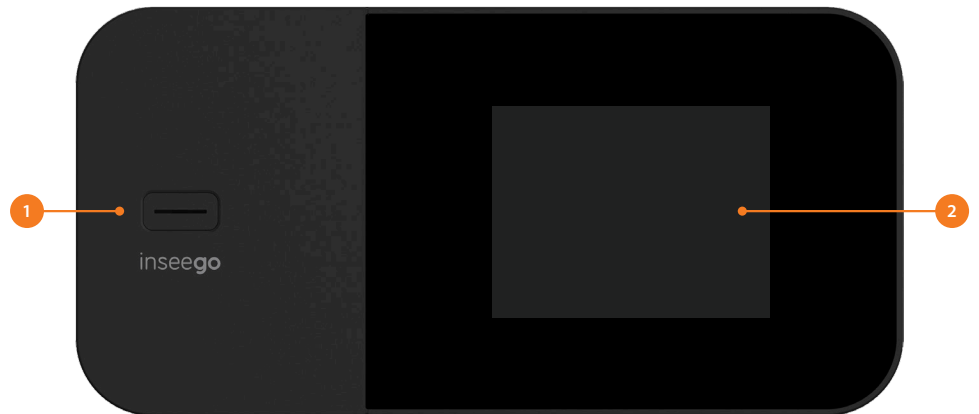

inseego MiFi® X PRO 5G mobile hotspot Reference Guide

1. Power Button
2. Touch Screen
3. USB-C Port
4. RJ45 Ethernet Port
5. SIM Access Tab
6. SIM Card Slot
7. Battery Well

Front of device

How to Insert SIM Card

Lift the SIM access tab by placing a fingernail underneath the white arrow and lifting the tab up and to the right.

Carefully slide the SIM card face down into the SIM card slot.

Side of device

Back of device with battery removed