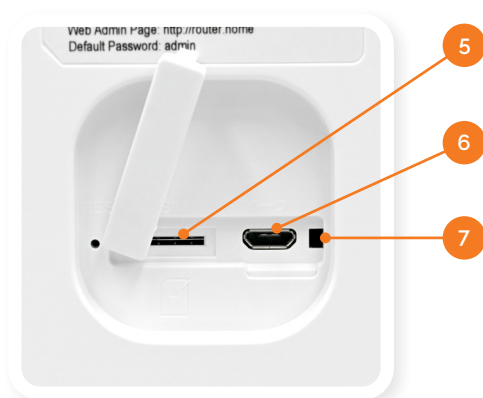

JEXtream® CG890 Indoor Router Reference Guide

Rear

1. Power Button
2. WAN/LAN Port
3. LAN Port
4. Power Adapter Port
5. Sim Card Slot
6. Micro USB
7. Reset Button

8. 5G Signal Indicator
9. LTE Signal Indicator
10. Wi-Fi Indicator
11. Power Indicator