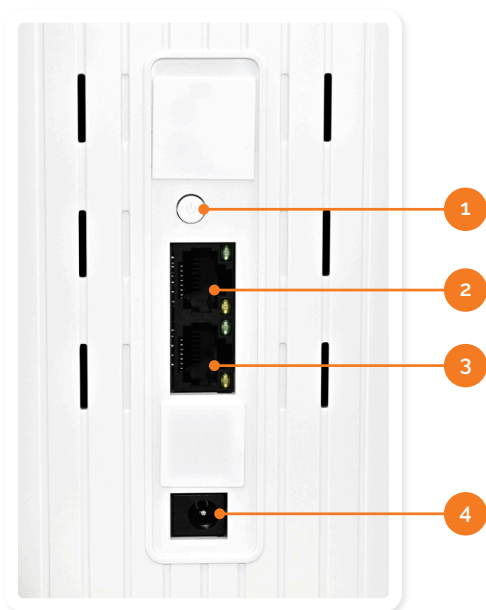

JEXtream® CG890 Indoor Router Reference Guide

Rear

1. Power Button
2. WAN/LAN Port
3. LAN Port
4. Power Adapter Port
5. Sim Card Slot
6. Micro USB
7. Reset Button

8. 5G Signal Indicator
9. LTE Signal Indicator
10. Wi-Fi Indicator
11. Power Indicator

Bottom

Indicators